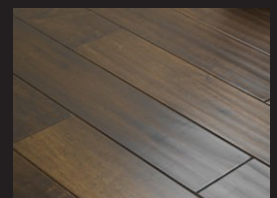

## Hand Sculpted Hardwood Flooring

Invite the warmth and beauty of a truly unique hand-crafted hardwood floor into your home with Portofino Hand Sculpted Hardwood Flooring. Made by fine craftsmen to emulate the look and feel of floors from centuries ago, Portofino will enhance the look of your home for years to come.

HS-CW12 Noce Cannella

HS-CW11 Noce Nero

HS-CW13 Noce Corteccia

HS-CM5 Acero Autunno

HS-CM7 Acero Marrone

HS-CW9 Noce Antico

HS-CO8 Quercia Mezzanotte

HS-CM21 Acero Bronzo

HS-CM14 Acero Rosso

Portofino is Engineered Hand Sculpted 9/16" x 5". Flooring comes random length with a 4mm wear layer. Lengths are 11" -48" with an average of 30". It's protected by 7-coats of UV cured aluminum oxide finish and a 25 year limited residential warranty.