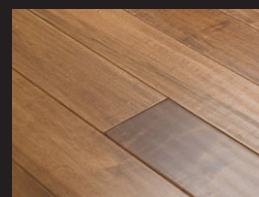

## Hand Sculpted Hardwood Flooring

Invite the warmth and beauty of a truly unique hand-crafted hardwood floor into your home with Portofino Hand Sculpted Hardwood Flooring. Made by fine craftsmen to emulate the look and feel of floors from centuries ago, Portofino will enhance the look of your home for years to come.

HS-CW12 Noce Cannella

HS-CW11 Noce Nero

HS-CW13 Noce Corteccia

HS-CM5 Acero Autunno

HS-CM7 Acero Marrone

HS-CW9 Noce Antico

HS-CO8 Quercia Mezzanotte

HS-CM21 Acero Bronzo

HS-CM14 Acero Rosso

Portofino is Engineered Hand Sculpted 9/16" x 5". Flooring comes random length with a 4mm wear layer. Lengths are 11" -48" with an average of 30". It's protected by 7-coats of UV cured aluminum oxide finish and a 25 year limited residential warranty.