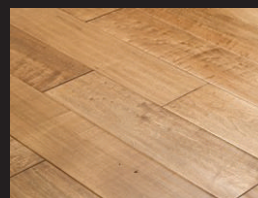

## Hand Sculpted Hardwood Flooring

Invite the warmth and beauty of a truly unique hand-crafted hardwood floor into your home with Portofino Hand Sculpted Hardwood Flooring. Made by fine craftsmen to emulate the look and feel of floors from centuries ago, Portofino will enhance the look of your home for years to come.

HS-CW12 Noce Cannella

HS-CW11 Noce Nero

HS-CW13 Noce Corteccia

HS-CM5 Acero Autunno

HS-CM7 Acero Marrone

HS-CW9 Noce Antico

HS-CO8 Quercia Mezzanotte

HS-CM21 Acero Bronzo

HS-CM14 Acero Rosso

Portofino is Engineered Hand Sculpted 9/16" x 5". Flooring comes random length with a 4mm wear layer. Lengths are 11" -48" with an average of 30". It's protected by 7-coats of UV cured aluminum oxide finish and a 25 year limited residential warranty.