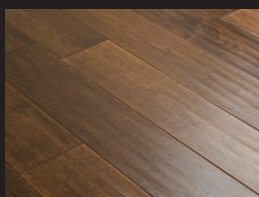

## Hand Sculpted Hardwood Flooring

Invite the warmth and beauty of a truly unique hand-crafted hardwood floor into your home with Portofino Hand Sculpted Hardwood Flooring. Made by fine craftsmen to emulate the look and feel of floors from centuries ago, Portofino will enhance the look of your home for years to come.

HS-CW12 Noce Cannella

HS-CW11 Noce Nero

HS-CW13 Noce Corteccia

HS-CM5 Acero Autunno

HS-CM7 Acero Marrone

HS-CW9 Noce Antico

HS-CO8 Quercia Mezzanotte

HS-CM21 Acero Bronzo

HS-CM14 Acero Rosso

Portofino is Engineered Hand Sculpted 9/16" x 5". Flooring comes random length with a 4mm wear layer. Lengths are 11" -48" with an average of 30". It's protected by 7-coats of UV cured aluminum oxide finish and a 25 year limited residential warranty.