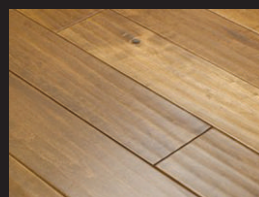

## Hand Sculpted Hardwood Flooring

Invite the warmth and beauty of a truly unique hand-crafted hardwood floor into your home with Portofino Hand Sculpted Hardwood Flooring. Made by fine craftsmen to emulate the look and feel of floors from centuries ago, Portofino will enhance the look of your home for years to come.

HS-CW12 Noce Cannella

HS-CW11 Noce Nero

HS-CW13 Noce Corteccia

HS-CM5 Acero Autunno

HS-CM7 Acero Marrone

HS-CW9 Noce Antico

HS-CO8 Quercia Mezzanotte

HS-CM21 Acero Bronzo

HS-CM14 Acero Rosso

Portofino is Engineered Hand Sculpted 9/16" x 5". Flooring comes random length with a 4mm wear layer. Lengths are 11" -48" with an average of 30". It's protected by 7-coats of UV cured aluminum oxide finish and a 25 year limited residential warranty.