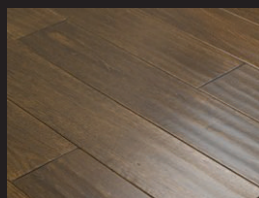

HS-CW13 Noce Corteccia